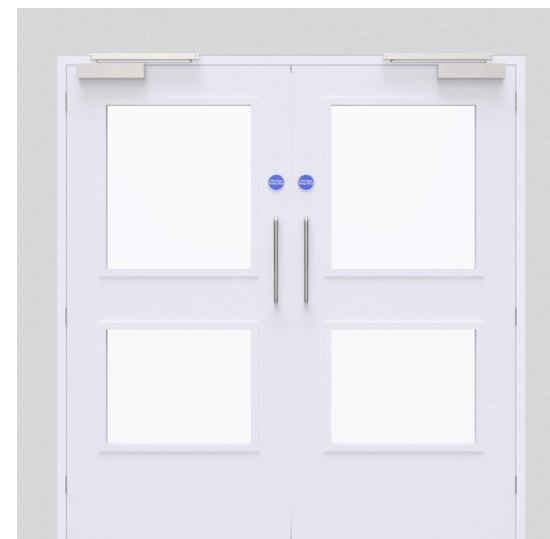

Communal Doors FD30S/FD60S Door Styles

Available as both single and double door sets, our FD30 and FD60 communal fire doors are subject to stringent independent testing for both smoke and fire. Alternative door styles are available on request.

SC01 Single

SC02 Single

SC03 Single

SC01 Double

SC02 Double

SC03 Double