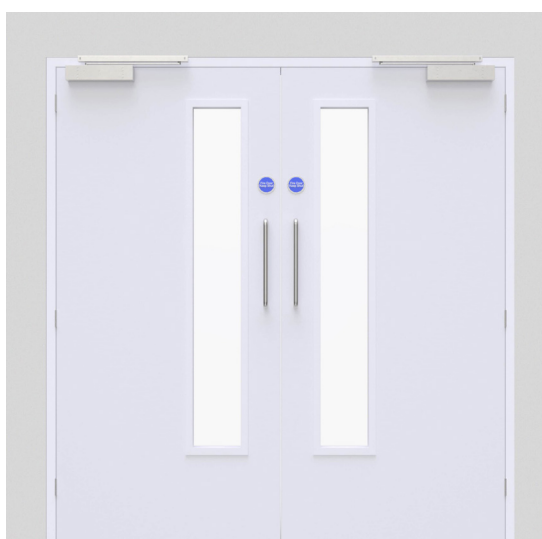

Communal Doors FD30S/FD60S Door Styles

Available as both single and double door sets, our FD30 and FD60 communal fire doors are subject to stringent independent testing for both smoke and fire. Alternative door styles are available on request.

SC01 Single

SC02 Single

SC03 Single

SC01 Double

SC02 Double

SC03 Double